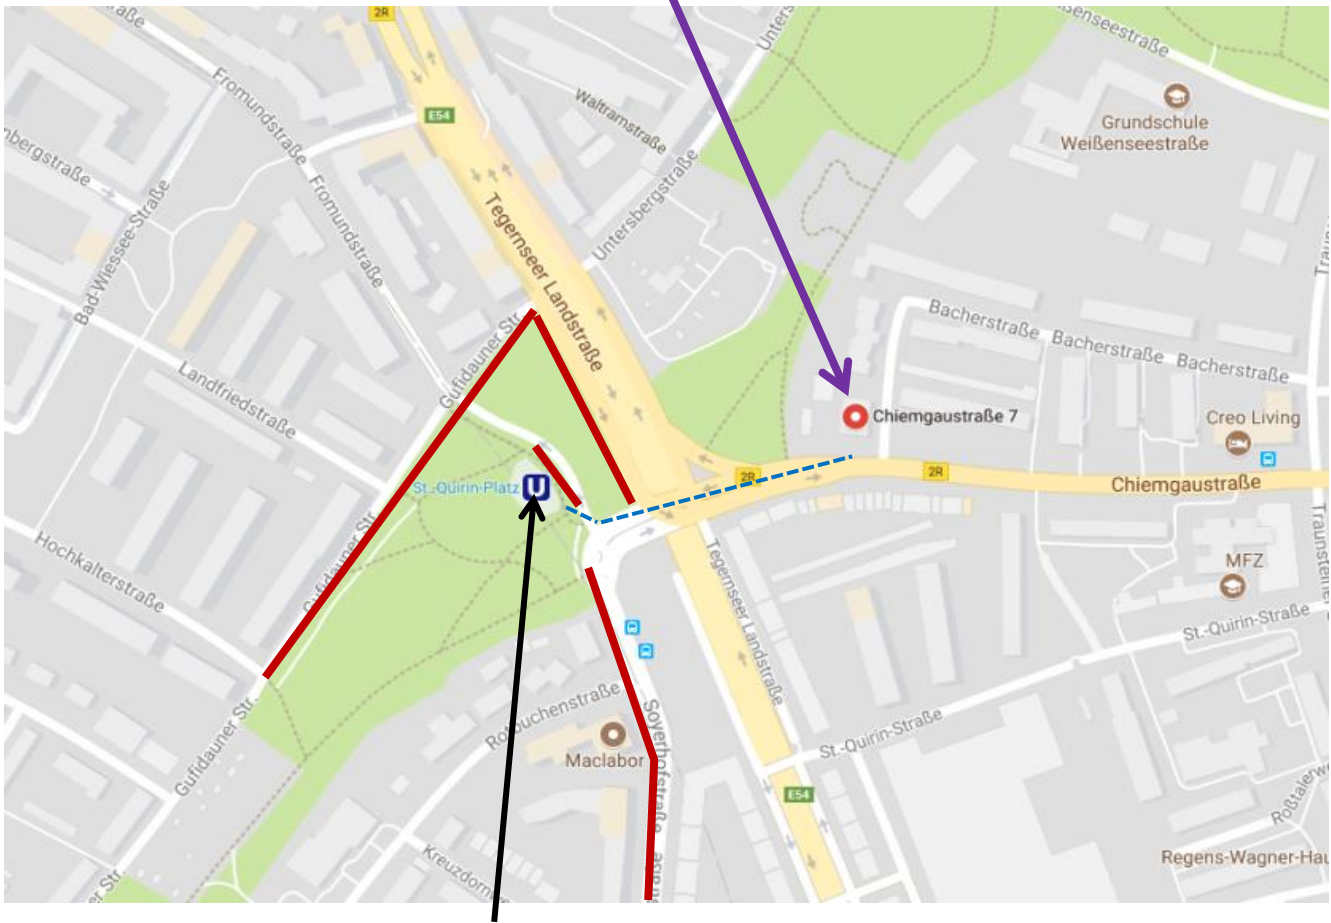

PEACE CHURCH UNITED METHODIST

How to find our church: **Philippuskirche, Chiemgaustr. 7, 81549 München**

U Bahn station line 1 St.-Quirin-Platz (direction Mangfallplatz, five stops from Sendlinger Tor)

Parking possibilities

3 minutes' walk

U Bahn station...turn left and see the church tower: